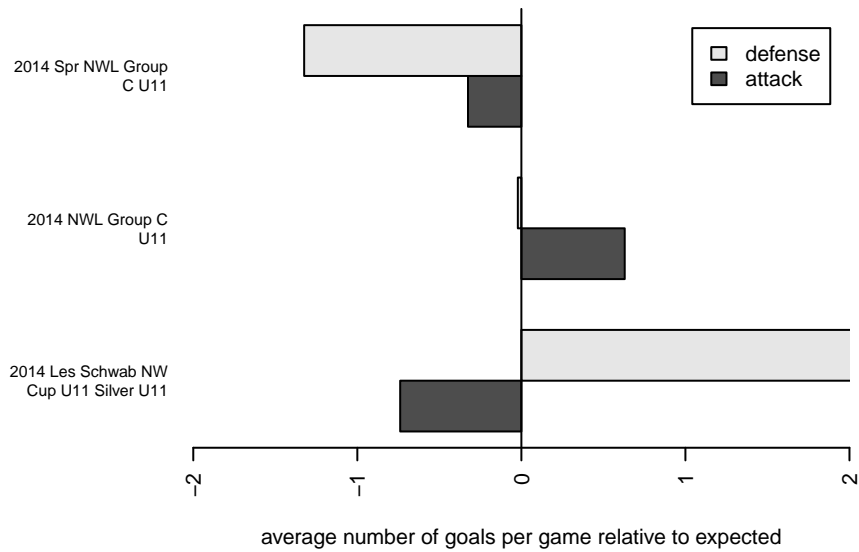

Performance relative to 13 month average