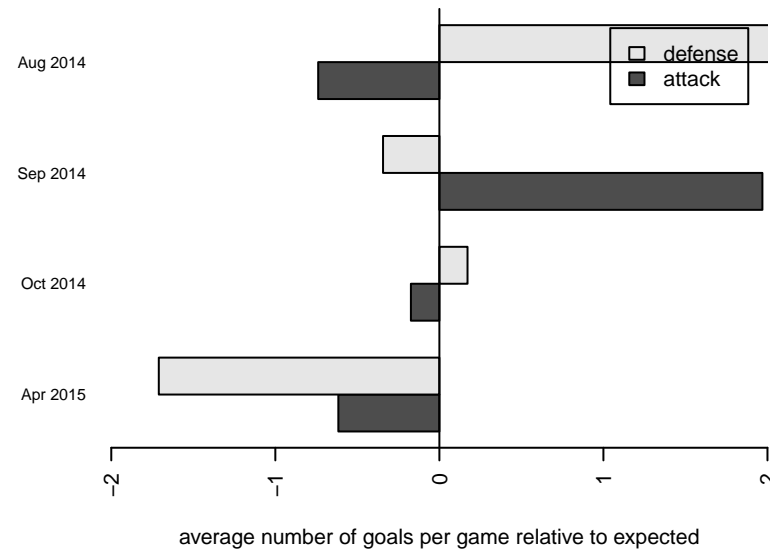

Performance relative to 13 month average