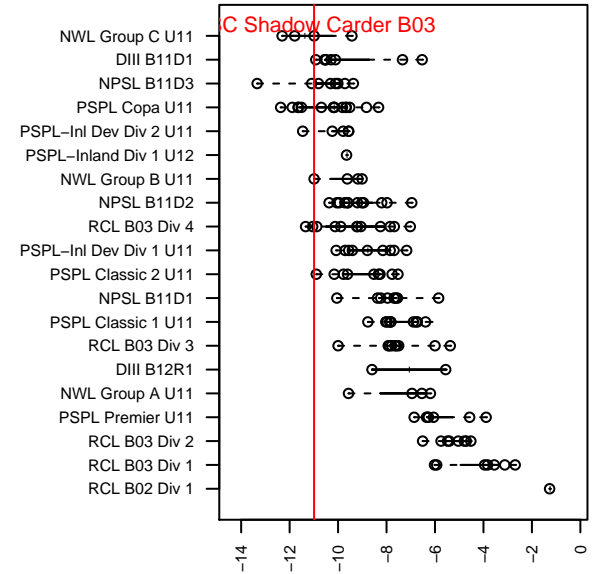

SSC Shadow Carder B03

Spokane SC Shadow
 Spokane, WA
 B03 total strength=-16
 attack=0.11 defense=0.03
 fall league = NWL Group C U11
 spr league = Spr NWL Group C U11

alt names used:
 SSC SHADOW B03 CARDER (WA)
 BU11 SSC SHADOW-CARDER
 SSC SHADOW-CARDER

Venues played:
 2014 Les Schwab NW Cup U11 Silver U11
 2014 NWL Group C U11
 2014 Spr NWL Group C U11

**attack and defense variance (black dot)
relative to other teams
and top 10 in region**

**attack and defense rating
relative to others at age
and all opponents in last 13 months**