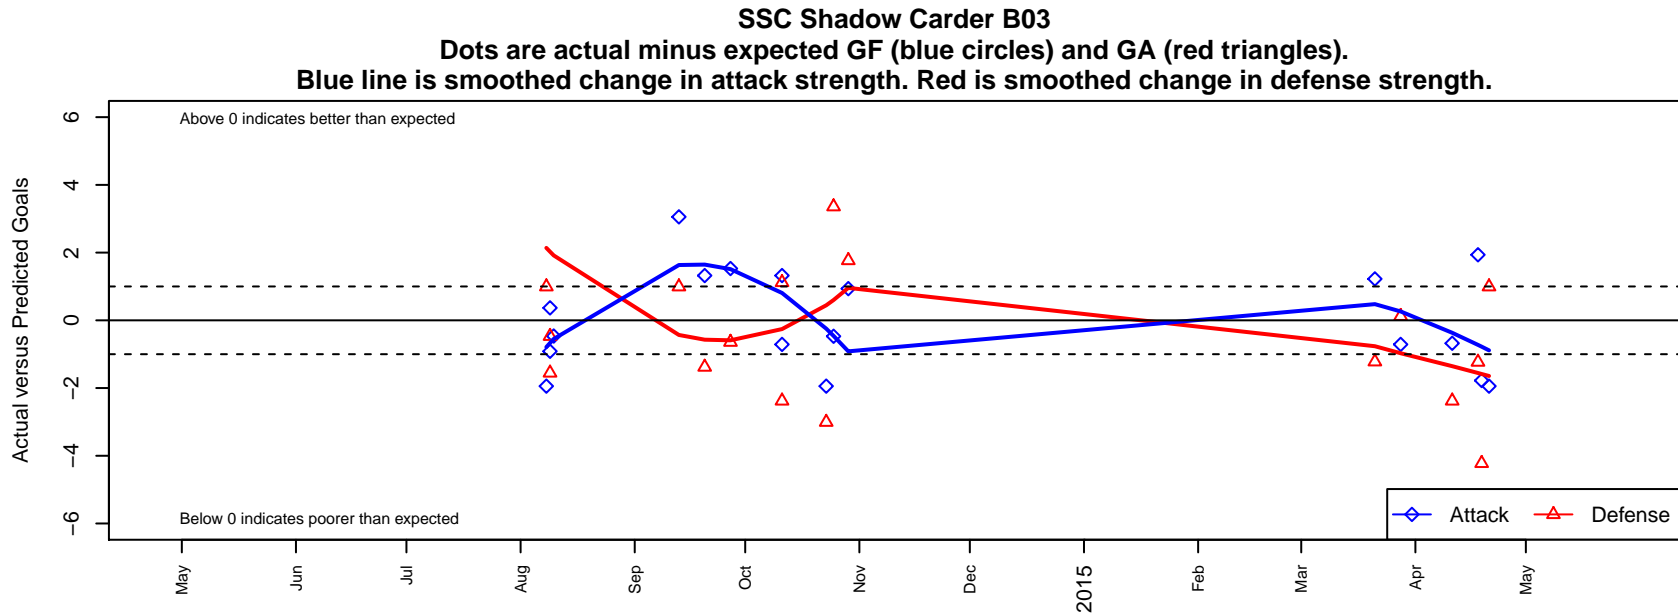

SSC Shadow Carder B03

Spokane SC Shadow
 Spokane, WA
 B03 total strength=-16
 attack=0.11 defense=0.03
 fall league = NWL Group C U11
 spr league = Spr NWL Group C U11

alt names used:
 SSC SHADOW B03 CARDER (WA)
 BU11 SSC SHADOW-CARDER
 SSC SHADOW-CARDER

Venues played:
 2014 Les Schwab NW Cup U11 Silver U11
 2014 NWL Group C U11
 2014 Spr NWL Group C U11

**attack and defense variance (black dot)
relative to other teams
and top 10 in region**

**attack and defense rating
relative to others at age
and all opponents in last 13 months**